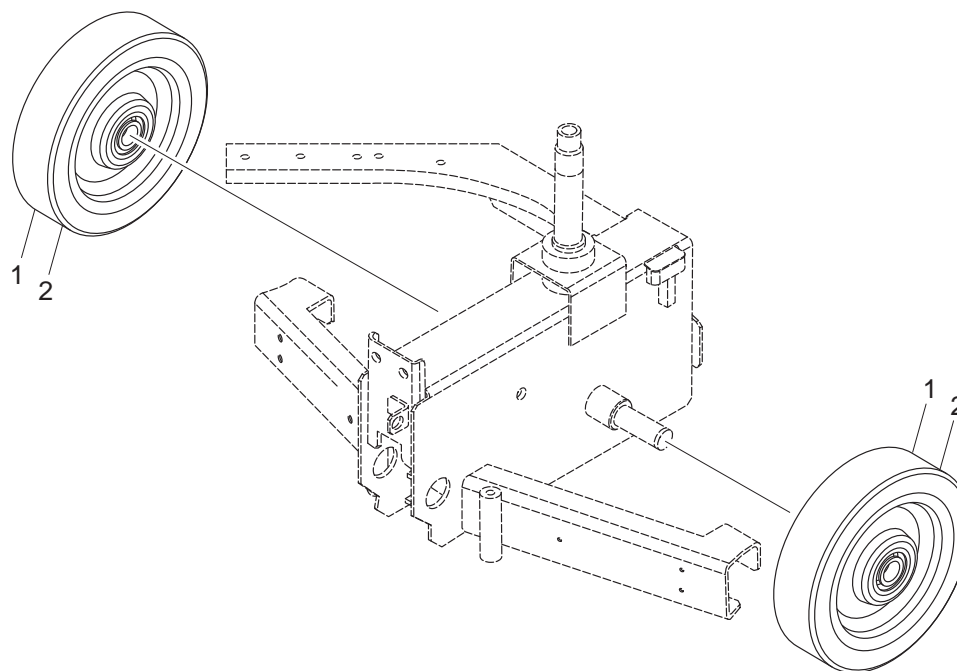

- 1 2544300031
- 2 2544300032

TIMONE-BUMPER
STEERING WHEEL-SAFETY BUMPER
TIMON-PARECHOCS
LENKER-STOSSBUGEL
TIMON-BUMPER/PARAGOLPE

3709304802

>7370308127.R1-003

MA00001A01-01/01